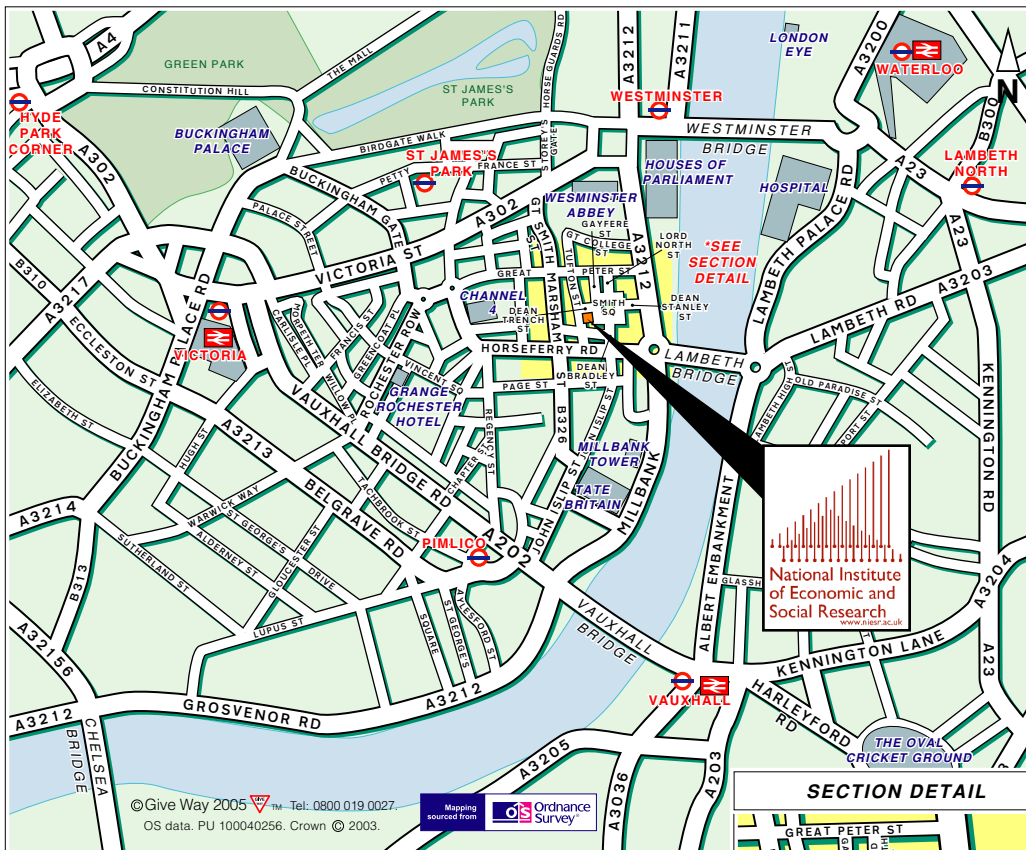

**National Institute  
of Economic and  
Social Research**  
www.niesr.ac.uk

2 Dean Trench Street, Smith Square  
London SW1P 3HE

Tel: +44 (0)20 7222 7665 Fax: +44 (0)20 7654 1900  
www.niesr.ac.uk

© Give Way 2005. Tel: 0800 019 0027.  
OS data. PU 100040256. Crown © 2003.

Mapping sourced from  
Ordnance Survey

**Underground to Westminster:** This is the closest underground station. NIESR is a 5 minute walk away.  
**Train from Heathrow:** Take the Heathrow Express to Paddington change to the Bakerloo line to Oxford Circus, then change Victoria line to Victoria, catch 507 bus to Horseferry Road followed by short walk.  
**From Gatwick:** Train to London Victoria, catch the 507 bus to Horseferry Road followed by a short walk.  
**From City Airport:** Taxi to Plaistow underground. Then

take the District line to Westminster.  
**From Waterloo Station:** take 507 bus to Horseferry Road, the first stop after crossing the river via Lambeth Bridge. Alternatively it is a 20 minute walk along the Thames Path and over Westminster or Lambeth Bridge.  
**From Victoria Station:** take 507 bus to Horseferry Road. Alternatively it is a 20 minute walk.